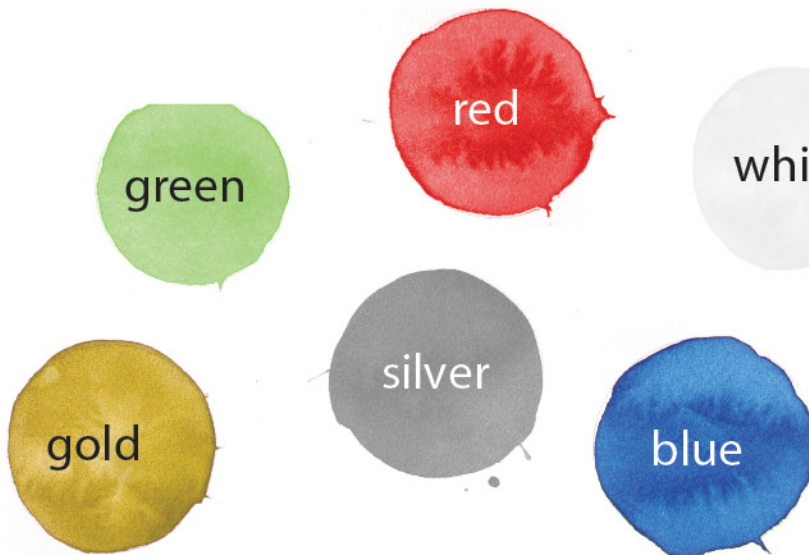

Name: _____ Date: _____ Class: _____

Color Scramble

There are lots of colors that go with Christmas!
Can you unscramble these colors?

_____	_____
rde	oldg
_____	_____
gerne	uebl
_____	_____
svlire	withe

Name: _____ Date: _____ Class: _____

Color Scramble

There are lots of colors that go with Christmas!
Can you unscramble these colors?

red

rde

gold

oldg

green

gerne

blue

uebl

silver

svlire

white

withe

green

red

white

gold

silver

blue