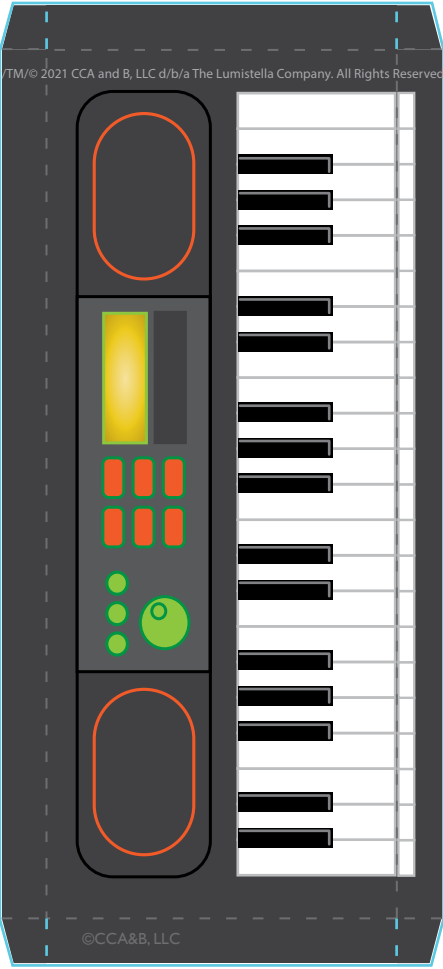

# Scout Elf Solo

## Materials

- Color printer
- Card stock/paper
- Printable
- Scissors
- Small container to collect tips (ex: eyeglass case)
- Chocolate chips

## Instructions

1. Your elf will print and cut out the printable.
2. They will set up their musical instruments, signs and a container to collect tips.
3. They will strum their favorite tunes and wait for you to tip them (in chocolate, of course)!

Cut along the **BLUE** solid lines. Fold along **GRAY** dashed lines.

Sweet tunes  
played for  
**SWEETS!**

'Tis the season  
for giving!  
**TIPS**  
greatly appreciated!

Your **tips**  
are **MUSIC**  
to my ears!